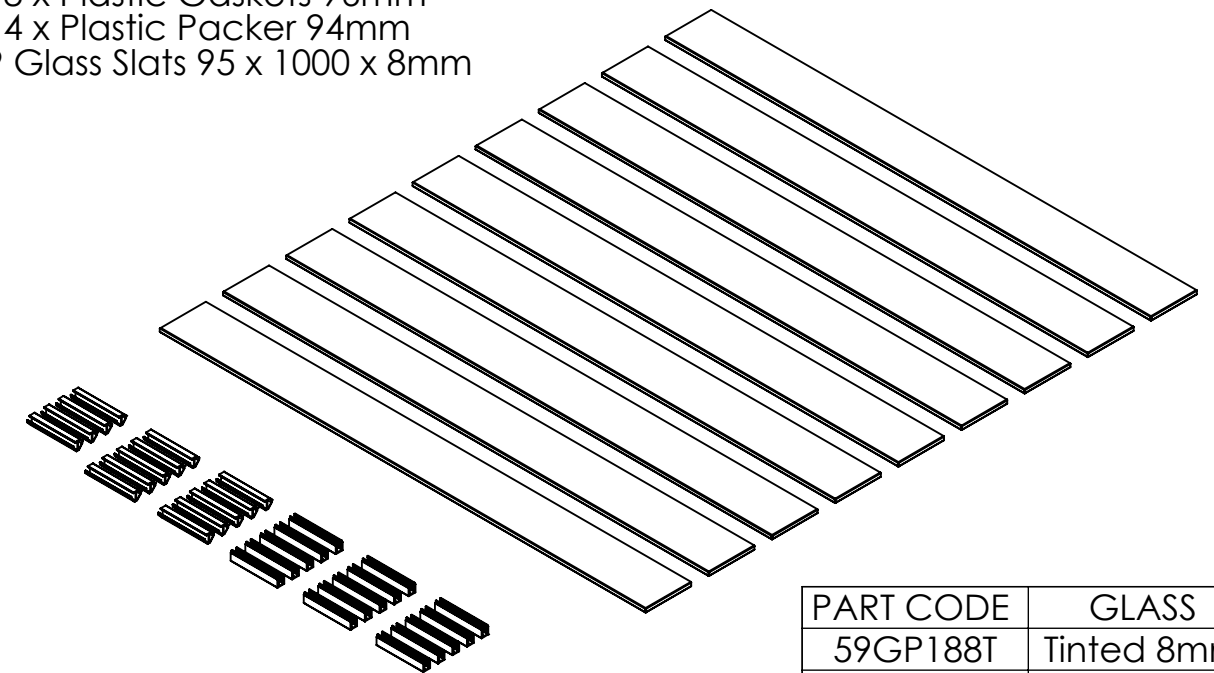

RAILING KIT & GLASS SLAT KIT ASSEMBLED
GLASS WITH KIT - 95 x 1000 x 8mm

RAILING KIT ASSEMBLED - GLASS SOLD SEPARATELY
GLASS REQUIRED - 760 x 1000 x 8mm

GLASS SLAT KIT

- 18 x Plastic Gaskets 96mm
- 14 x Plastic Packer 94mm
- 9 Glass Slats 95 x 1000 x 8mm

PART CODE	GLASS
59GP188T	Tinted 8mm
59GP188C	Clear 8mm

RAILING KIT

- 2 x 6063-T5 Extrusion 1805 x 38mm x 25mm
- 4 x Plastic Gaskets 96mm x 760mm
- 6 x Plastic Packer 94mm
- 1 x Support Foot With Fixings

PART CODE	COLOUR
59AC3818R	Raw
59AC3818BG	Black Gloss
59AC3818BS	Black Sand
59AC3818W	White Gloss

DESCRIPTION: Railing Kit & Glass Slat Assemblies

	NAME	DATE	REVISION	UNLESS OTHERWISE SPECIFIED ALL DIMENSIONS ARE IN MILLIMETERS	A3
DRAWN	GC	13/09/2017	E		
CHECKED				DO NOT SCALE DRAWING	SCALE:1:11