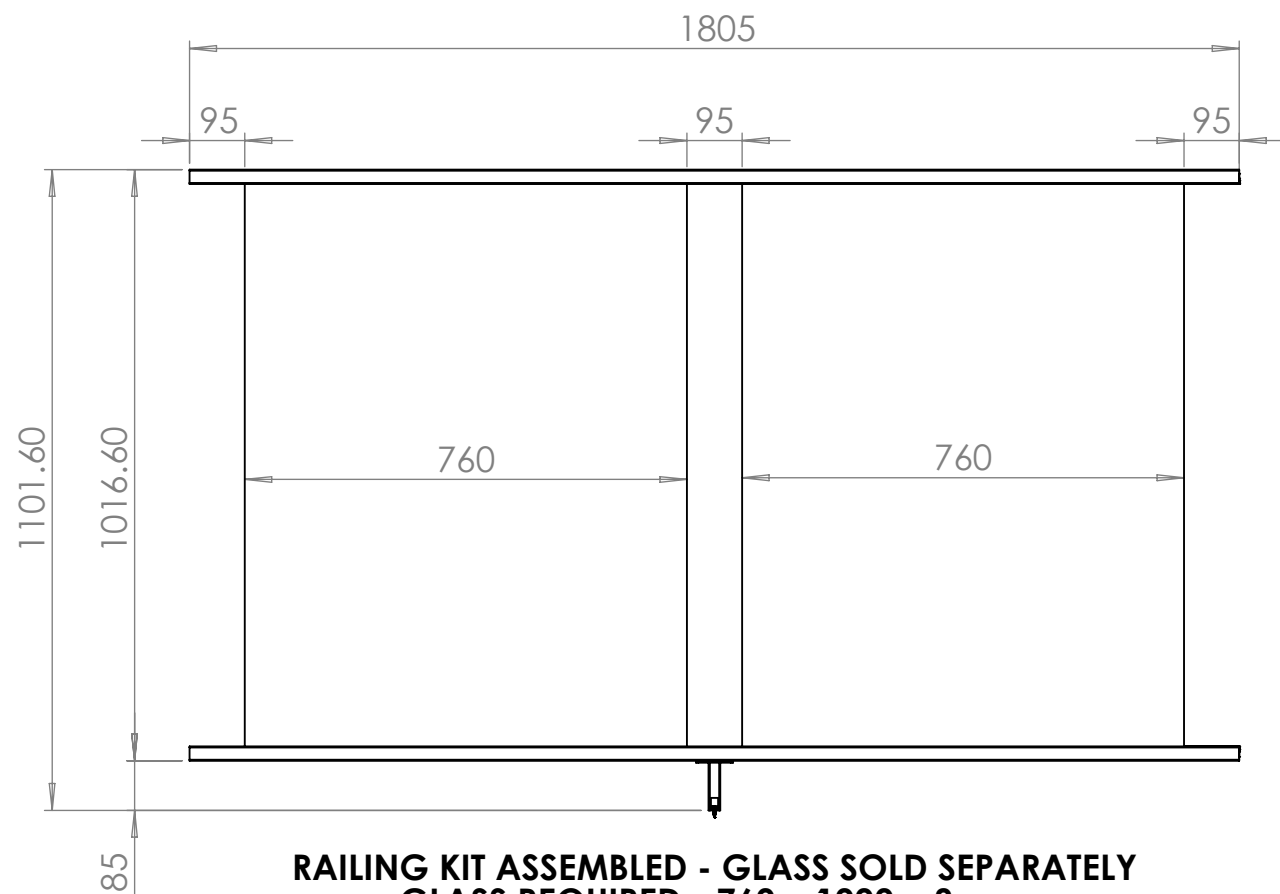

RAILING KIT & GLASS SLAT KIT ASSEMBLED
GLASS WITH KIT - 95 x 1000 x 8mm

RAILING KIT ASSEMBLED - GLASS SOLD SEPARATELY
GLASS REQUIRED - 760 x 1000 x 8mm

GLASS SLAT KIT

- 18 x Plastic Gaskets 96mm
- 14 x Plastic Packer 94mm
- 9 Glass Slats 95 x 1000 x 8mm

PART CODE	GLASS
59GP188T	Tinted 8mm
59GP188C	Clear 8mm

RAILING KIT

- 2 x 6063-T5 Extrusion 1805 x 38mm x 25mm
- 4 x Plastic Gaskets 96mm x 760mm
- 6 x Plastic Packer 94mm
- 1 x Support Foot With Fixings

PART CODE	COLOUR
59AC3818R	Raw
59AC3818BG	Black Gloss
59AC3818BS	Black Sand
59AC3818W	White Gloss

DESCRIPTION: Railing Kit & Glass Slat Assemblies

	NAME	DATE	REVISION	UNLESS OTHERWISE SPECIFIED ALL DIMENSIONS ARE IN MILLIMETERS	A3
DRAWN	GC	13/09/2017	E		
CHECKED				DO NOT SCALE DRAWING	SCALE:1:11