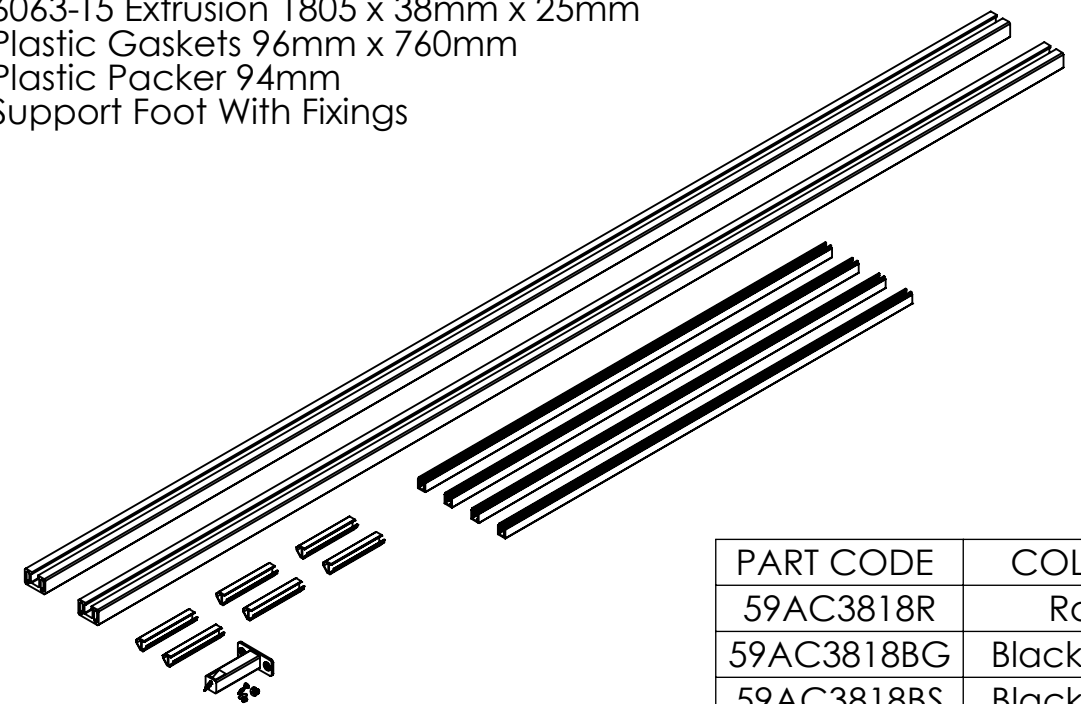

RAILING KIT & GLASS SLAT KIT ASSEMBLED
GLASS WITH KIT - 95 x 1000 x 8mm

RAILING KIT ASSEMBLED - GLASS SOLD SEPARATELY
GLASS REQUIRED - 760 x 1000 x 8mm

GLASS SLAT KIT

- 18 x Plastic Gaskets 96mm
- 14 x Plastic Packer 94mm
- 9 Glass Slats 95 x 1000 x 8mm

PART CODE	GLASS
59GP188T	Tinted 8mm
59GP188C	Clear 8mm

RAILING KIT

- 2 x 6063-T5 Extrusion 1805 x 38mm x 25mm
- 4 x Plastic Gaskets 96mm x 760mm
- 6 x Plastic Packer 94mm
- 1 x Support Foot With Fixings

PART CODE	COLOUR
59AC3818R	Raw
59AC3818BG	Black Gloss
59AC3818BS	Black Sand
59AC3818W	White Gloss

DESCRIPTION: Railing Kit & Glass Slat Assemblies

	NAME	DATE	REVISION	UNLESS OTHERWISE SPECIFIED ALL DIMENSIONS ARE IN MILLIMETERS	A3
DRAWN	GC	13/09/2017	E		
CHECKED				DO NOT SCALE DRAWING	SCALE:1:11