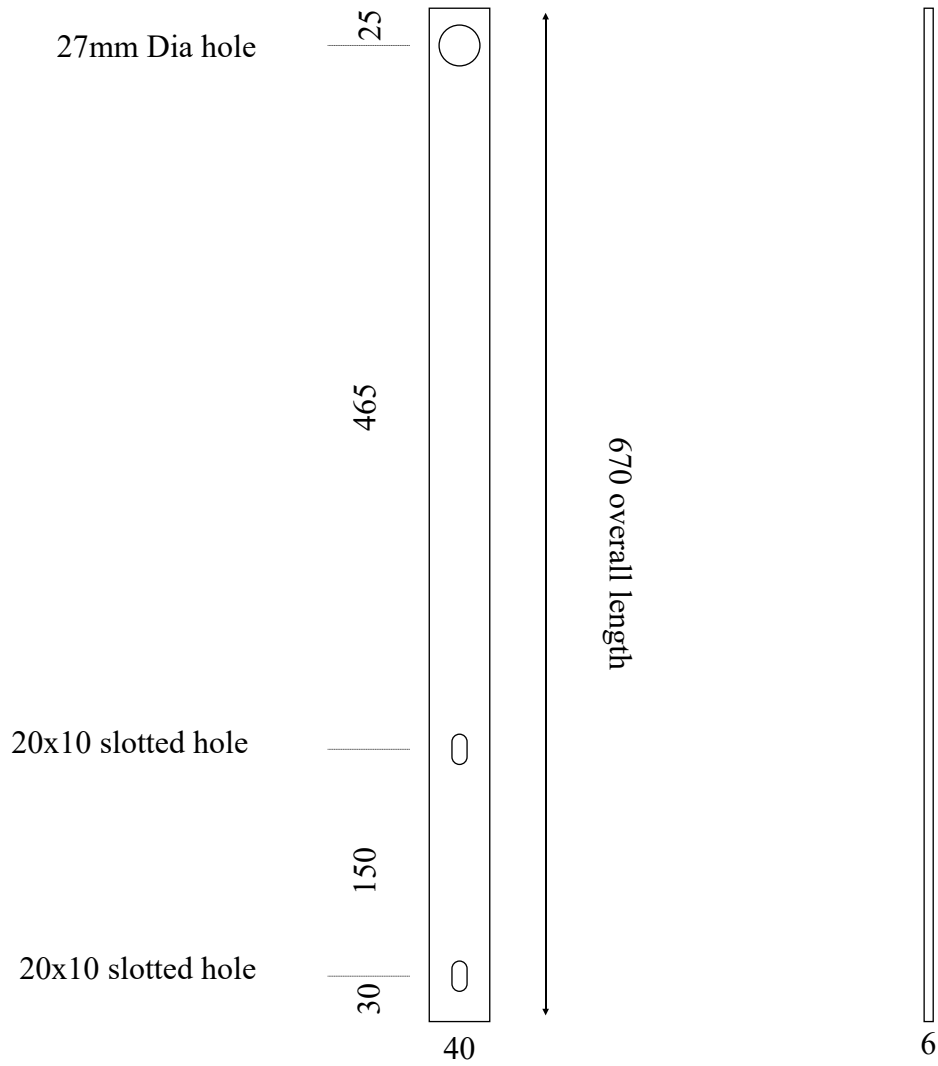

40x6 flat bar spin guard straight arm bracket

Product Code 400012

1:5 scale