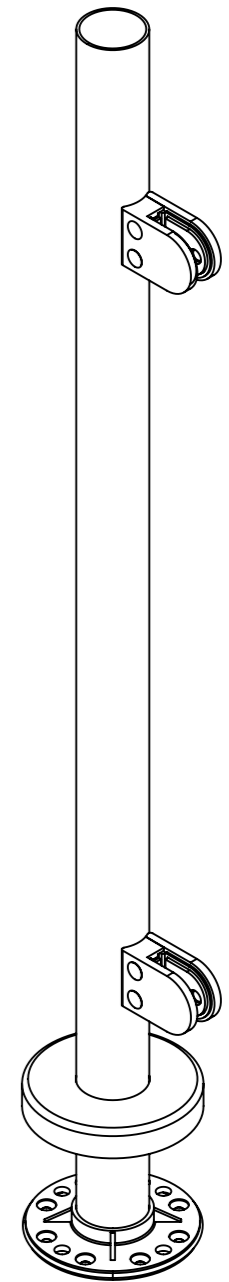

CAP / RAILING SADDLE NOT INCLUDED

Base Plate Detail
Scale 1:2

Part Code	Material	Finish	Grit Size
1804791D	304 Stainless	Satin Polished	320
1806791D	316 Stainless	Satin Polished	320

DESCRIPTION: 48.3mm End Post Fully Assembled - 972mm Long - Plain Top					
	NAME	DATE	REVISION	UNLESS OTHERWISE SPECIFIED ALL DIMENSIONS ARE IN MILLIMETERS	
DRAWN	GC	12/11/2019	I		
CHECKED					
				DO NOT SCALE DRAWING	SCALE:1:5