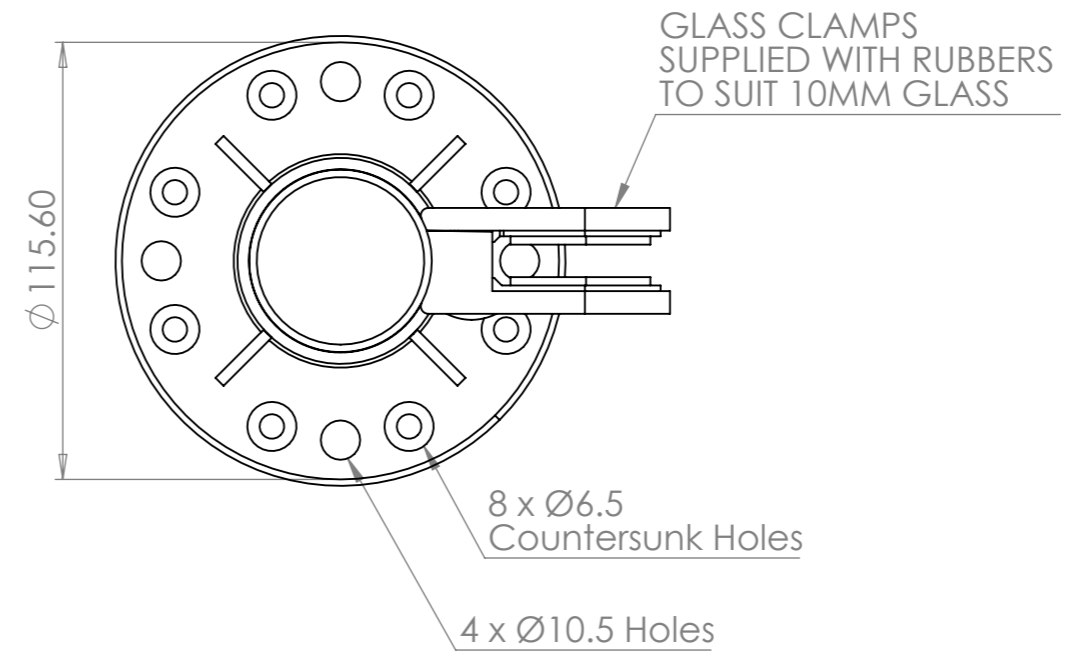

CAP / RAILING SADDLE NOT INCLUDED

Base Plate Detail
Scale 1:2

Part Code	Material	Finish	Grit Size
1804791D	304 Stainless	Satin Polished	320
1806791D	316 Stainless	Satin Polished	320

DESCRIPTION: 48.3mm End Post Fully Assembled - 972mm Long - Plain Top					
	NAME	DATE	REVISION	UNLESS OTHERWISE SPECIFIED ALL DIMENSIONS ARE IN MILLIMETERS	
DRAWN	GC	12/11/2019	I		
CHECKED					
				DO NOT SCALE DRAWING	SCALE:1:5