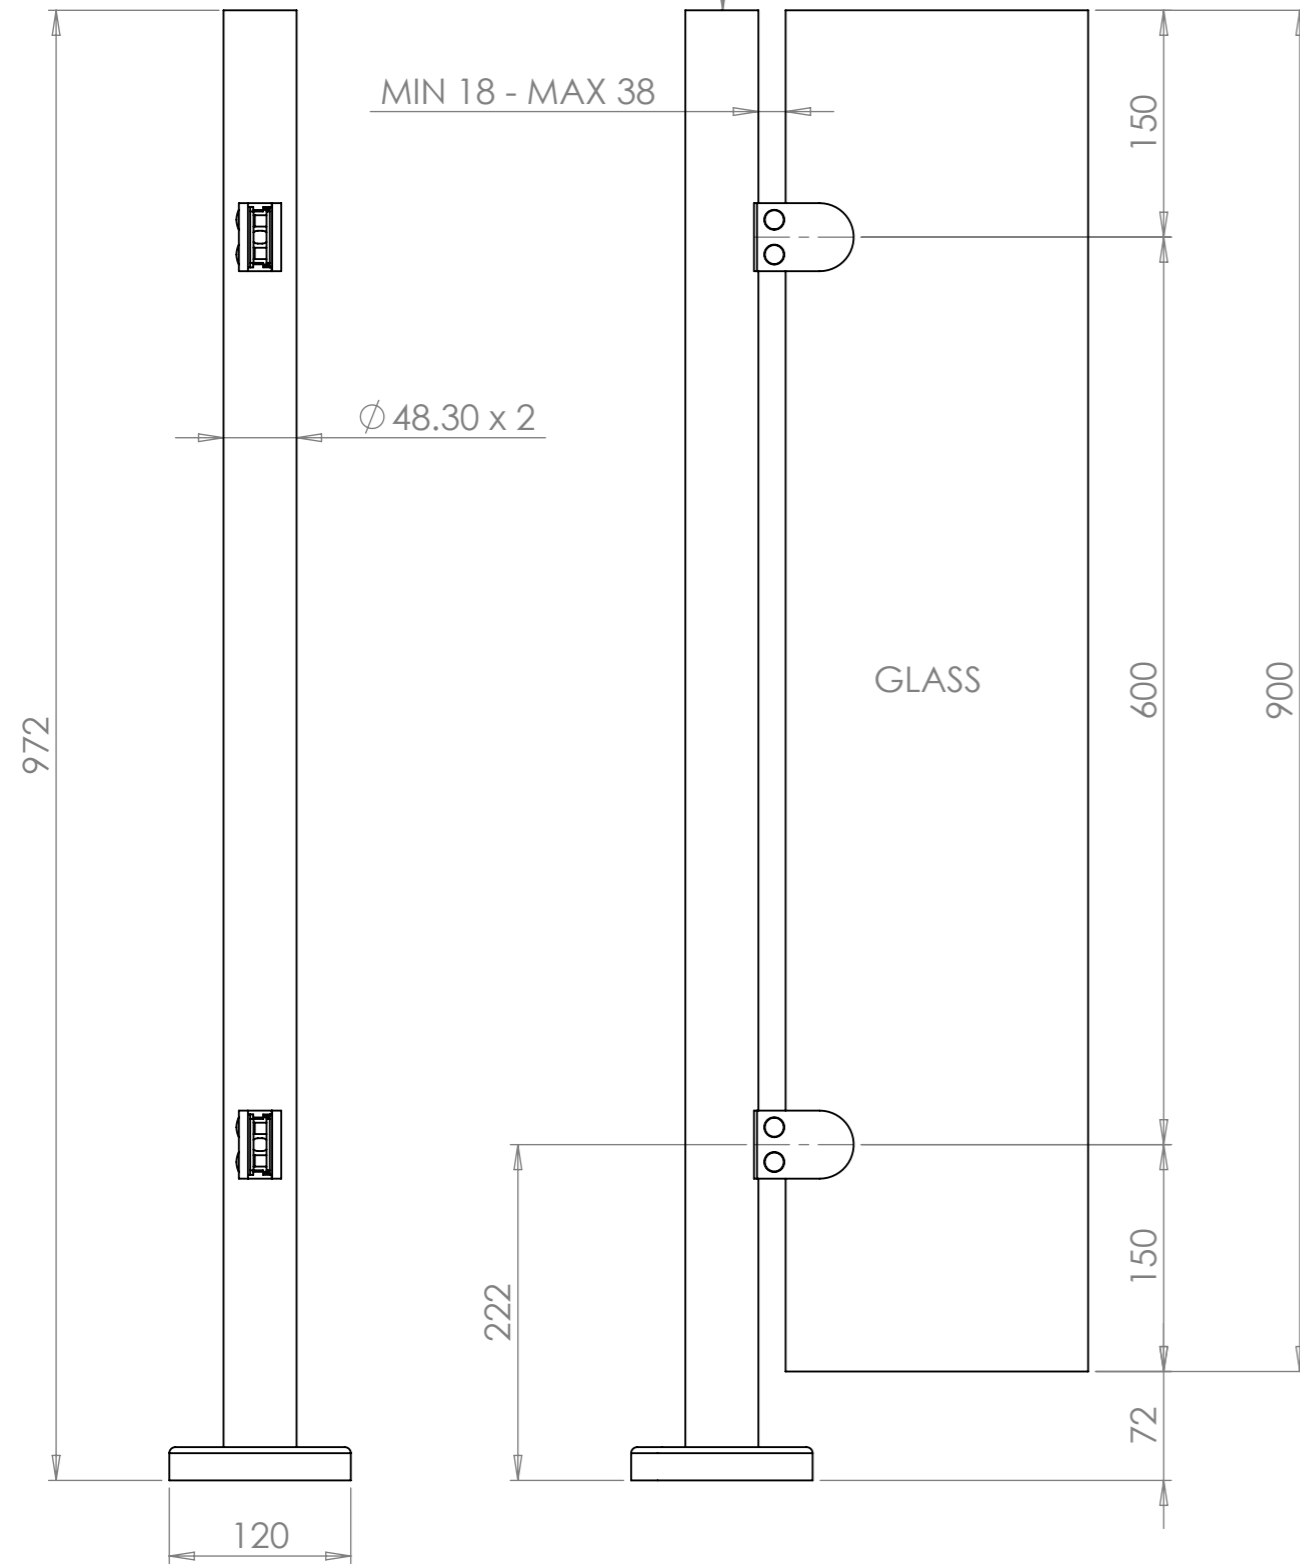

CAP / RAILING SADDLE NOT INCLUDED

Base Plate Detail
Scale 1:2

Part Code	Material	Finish	Grit Size
1804791D	304 Stainless	Satin Polished	320
1806791D	316 Stainless	Satin Polished	320

DESCRIPTION: 48.3mm End Post Fully Assembled - 972mm Long - Plain Top					
	NAME	DATE	REVISION	UNLESS OTHERWISE SPECIFIED ALL DIMENSIONS ARE IN MILLIMETERS	
DRAWN	GC	12/11/2019	I		
CHECKED					
				DO NOT SCALE DRAWING	SCALE:1:5